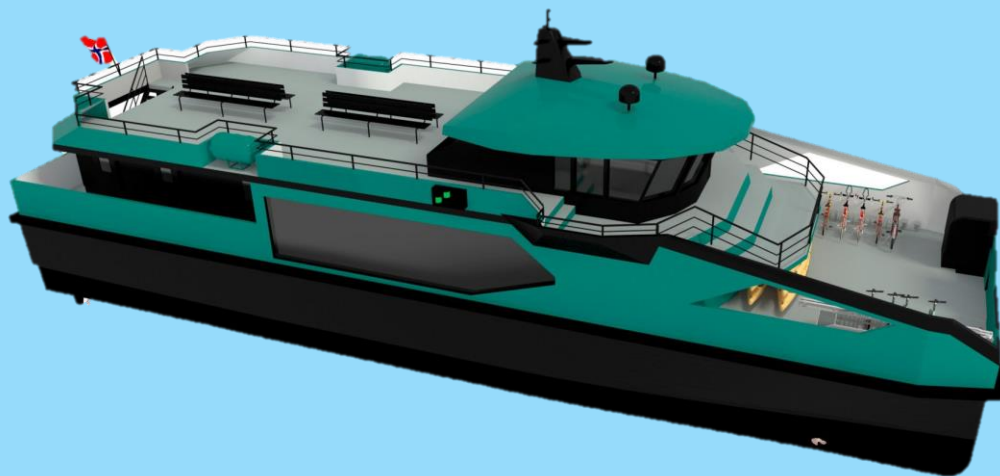

UNG VED MJØSA

v/ Ingrid Elisabeth Volungholen, UFT
Mjøsbykonferansen 08.11.22

INNLANDSSTRATEGIEN
2020-2024
«Eventyrlige muligheter»

Innbyggere

Inkludering

Innovasjon

Infrastruktur

The image features a light blue background with two thick black L-shaped brackets. One bracket is positioned in the top-left corner, and the other is in the bottom-right corner. Centered between these brackets is the word "INNBYGGERE" in a bold, black, sans-serif font.

INNBYGGERE

ENTUR

Hvor vil du reise?

På jobb

INFRASTRUKTUR

INNOVASJON

The image features a light blue background with two thick black L-shaped brackets. One bracket is positioned in the top-left corner, and the other is in the bottom-right corner. The word "INKLUDERING" is centered in the space between these brackets.